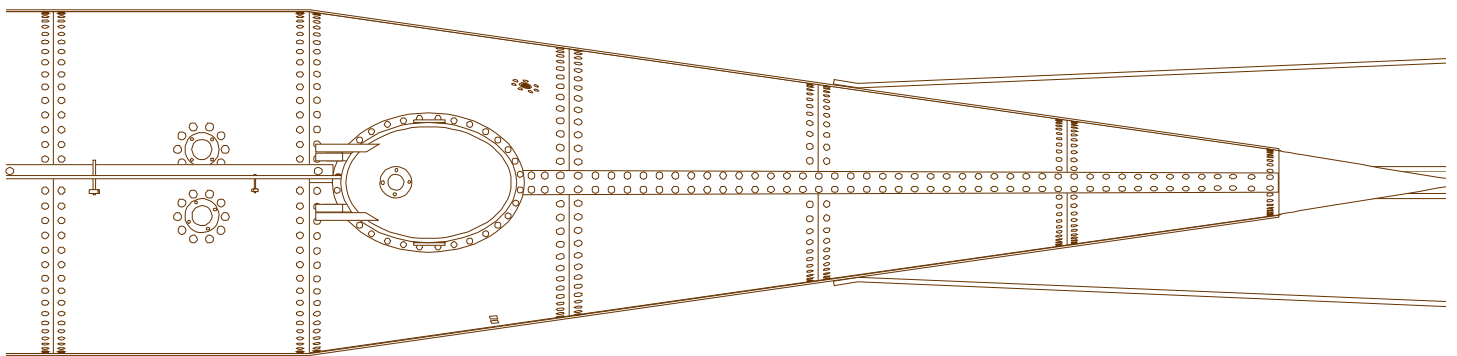

THE

HUNLEY 1864

Copyright © 2001-2017 M.Crisafulli
<http://www.Verniar>

Printing Instructions

Drawing is scaled 1:24. This document is formatted with 1/2-inch margins for printer transportability. To assure accurate printing be sure to set up *Acrobat Reader* print options as shown.

Make sure “Fit to page” is NOT checked, or Page Scaling is “None”, depending on version.