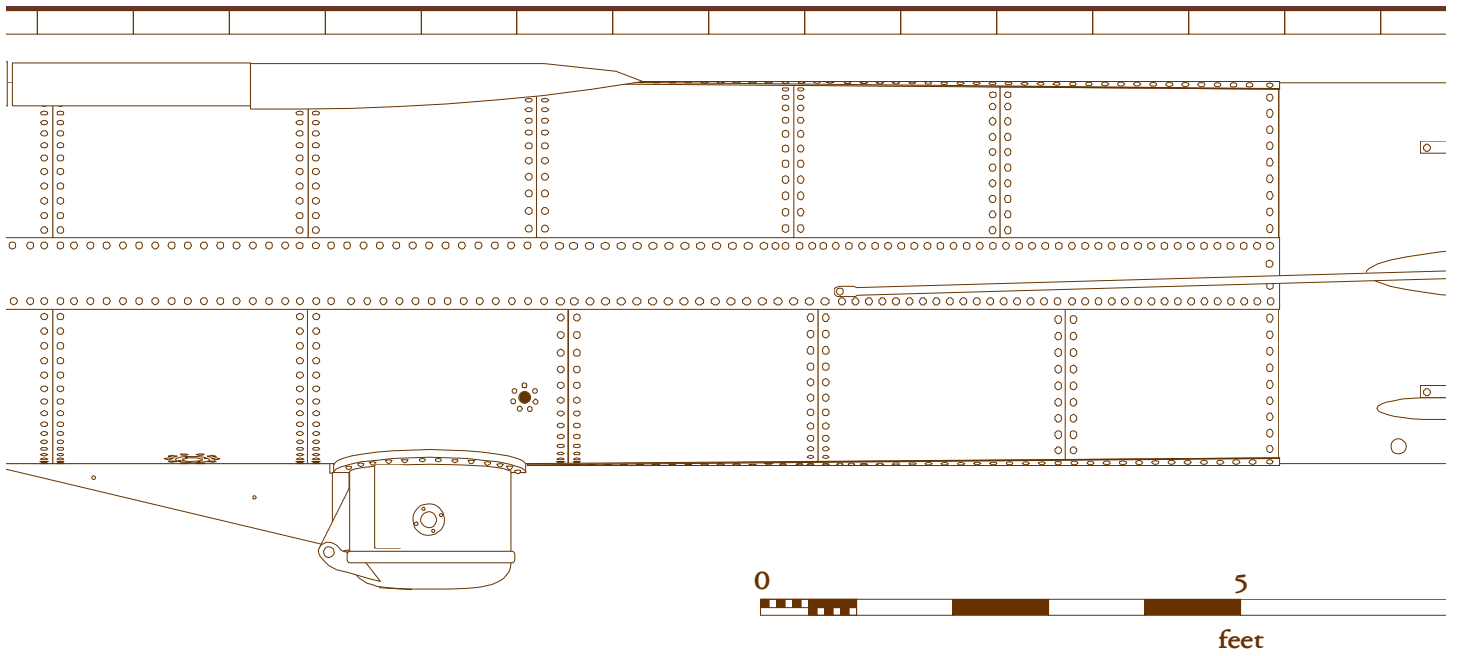

THE

HUNLEY 1864

Copyright © 2001-2017 M.Crisafulli
<http://www.Verniar>

Printing Instructions

Drawing is scaled 1:24. This document is formatted with 1/2-inch margins for printer transportability. To assure accurate printing be sure to set up *Acrobat Reader* print options as shown.

Make sure “Fit to page” is NOT checked, or Page Scaling is “None”, depending on version.