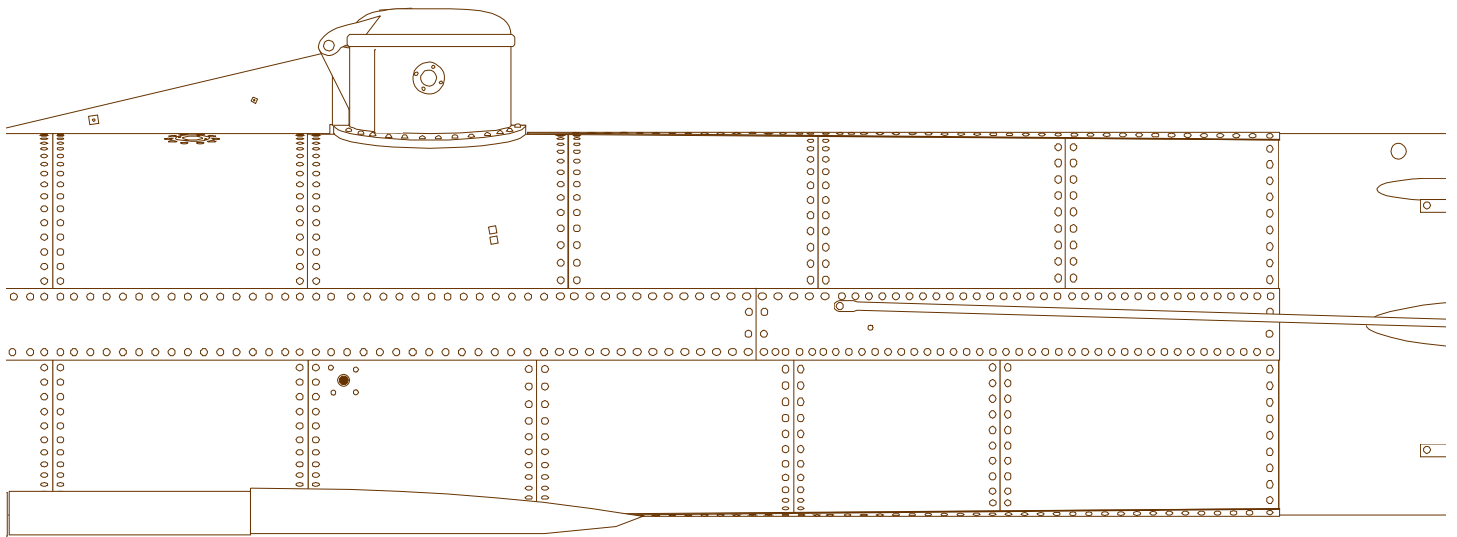

THE

HUNLEY 1864

Copyright © 2001-2017 M.Crisafulli
<http://www.Verniar>

Printing Instructions

Drawing is scaled 1:24. This document is formatted with 1/2-inch margins for printer transportability. To assure accurate printing be sure to set up *Acrobat Reader* print options as shown.

Make sure “Fit to page” is NOT checked, or Page Scaling is “None”, depending on version.